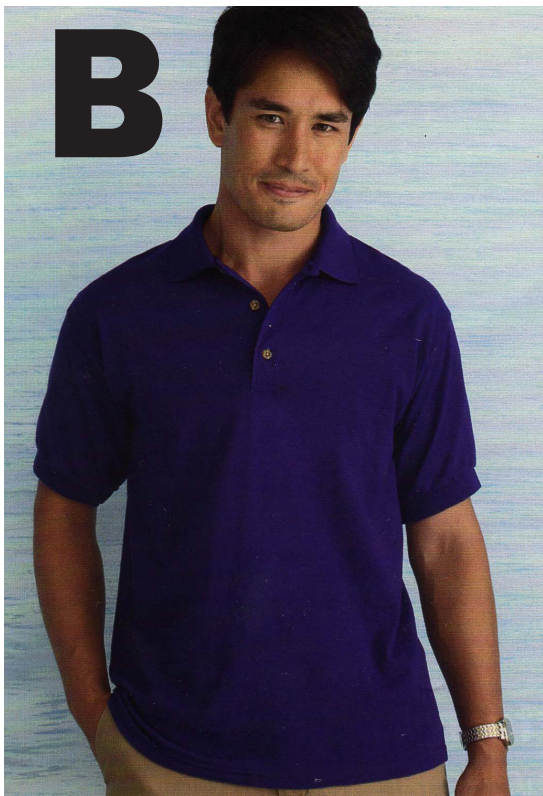

BLACK	SAND	NAVY	LIGHT BLUE	PURPLE	ASH GREY
CAROLINA BLUE	SAPPHIRE	WHITE	LIGHT PINK	FOREST GREEN	GOLD
DARK HEATHER	SPORT GREY	ORANGE	MAROON	ROYAL	IRISH GREEN
RED