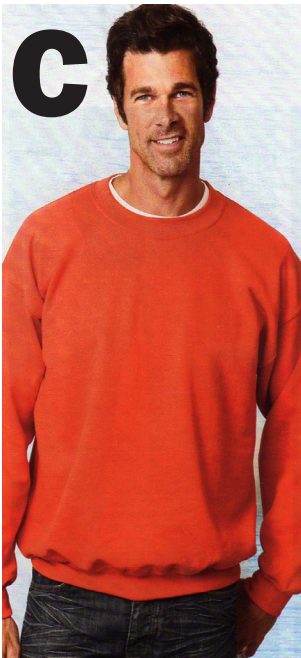

ORANGE	GARNET	STONE BLUE
PURPLE	LIGHT BLUE	PAPRIKA
RED	LIGHT PINK	SAND
SERENE GREEN	MAROON	INDIGO BLUE
ROYAL	MILITARY GREEN	FOREST GREEN
SPORT GREY	NAVY	HONEY
VIOLET	ANTIQUE CHERRY RED	DARK CHOCOLATE
ORCHID	ANTIQUE SAPPHIRE	GOLD
CARDINAL RED	ASH	KIWI
WHITE	BLACK	HELICONIA
IRIS	CAROLINA BLUE	BLACKBERRY
GALAPAGOS BLUE	CHARCOAL	DARK HEATHER
IRISH GREEN	CHERRY RED	AZALEA