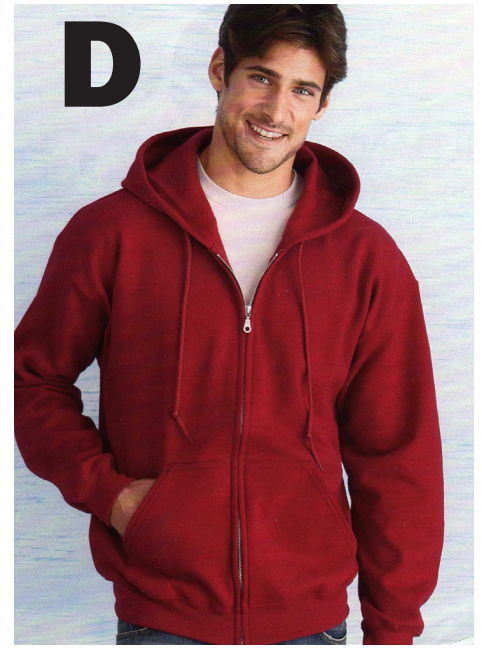

Color chart for Polo Shirts (B)

Color chart for Crew Neck (C) and Hooded (D) Sweatshirts

**Above Left:
Adult Crew Neck Sweatshirts,
$20.00**

**Above Right:
Adult Hooded Sweatshirts,
$37.00**

**Right: Adult Quarter-Zip
Sweatshirts, $33.00**

**Please check information sheet for color
availability and pricing for larger sizes.**

ASH	FOREST GREEN	J. NAVY	TRUE RED
BLACK	OXFORD	MAROON	ROYAL